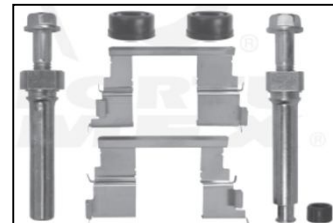

FH-0734-FX DMAX
(PAST. 781) COLORADO

05/10
04/08