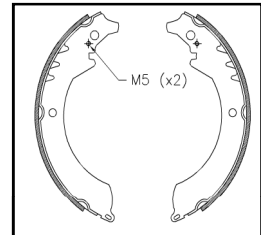

FH-0022-A DAHATSU FEROZA (F-300) 90...
DAHATSU ROCKY (F7-F8) 84/96
254mm x 44mm