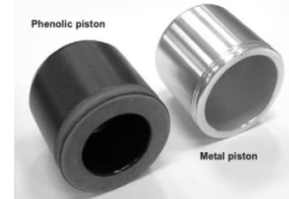

FH-7836-U CARAVAN 01... - GRAND CARAVAN 01...
PAST 513 VOYAGER 01... - GRAND VOYAGER 01...
PAST 598 TOWN-COUNTRY VAN 01...
JEEP LIBERTY 02/07
CHEROKEE 3.7 LIMITED SPORT 02...
DIAMETRO 64mm
ALTURA 56mm