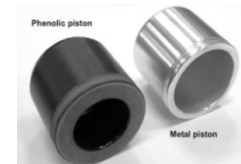

FH-7801-U DODGE CARAVAN (PAST.99)
PAST 99 DIAMTRO 60mm
ALTURA 52mm