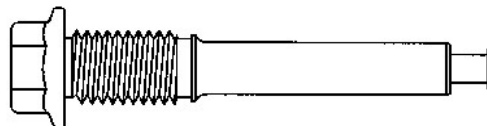

PERNO/PASADOR CALIPER

FH-8027-U	ACCORD/PRELUDE	82/83
LARGO 30mm	ACCORD/PRELUDE	88/90
HILO 8 x 1mm	INTEGRA/LEGEND	87/91
HEXAGONO 14mm	CIVIC	80/82
	VARIOS	

FH-8032-U	HONDA ACCORD	90/02
PAST 394	PASSPORT	94/97
	LARGO 89mm	
	HILO 15 x 1.5mm