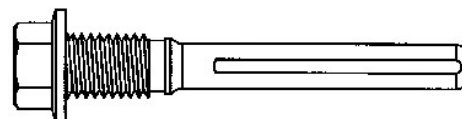

FH-8498-U	HONDA ACURA SLX TRAS/INF .96/00	
PAST 195	HEXAGONO 14mm	
	LARGO 77mm	
	HILO M12 x 1.25mm