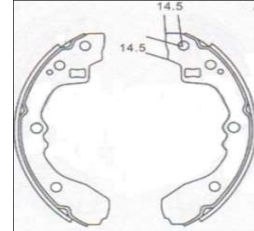

FH-697-A ASIA TOWNER FURGON
SEPHIA
200mm x 35mm

94/01