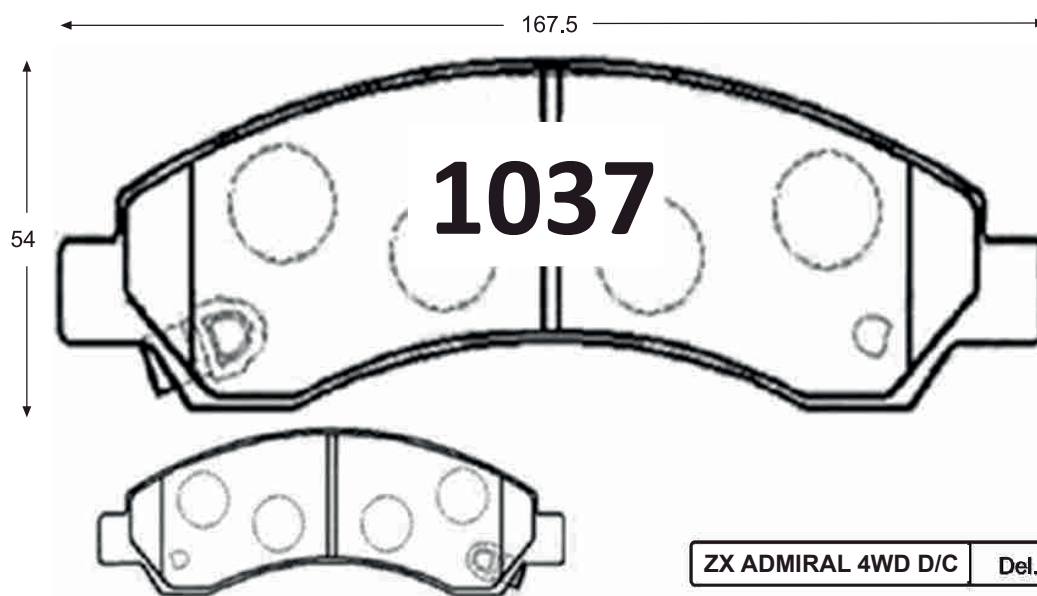

**Delanteras**

ZX ADMIRAL 4WD D/C Del. 09 →

ZX ADMIRAL 2WD	Del. 09 →
ZX GRAND TIGGER 2.2	Del. 13 →

ESPESOR: 15.5 mm

ZX LANDMARK 2.4	Del. 09 →
ZX GRAND TIGGER 2.2	Del. 09 →