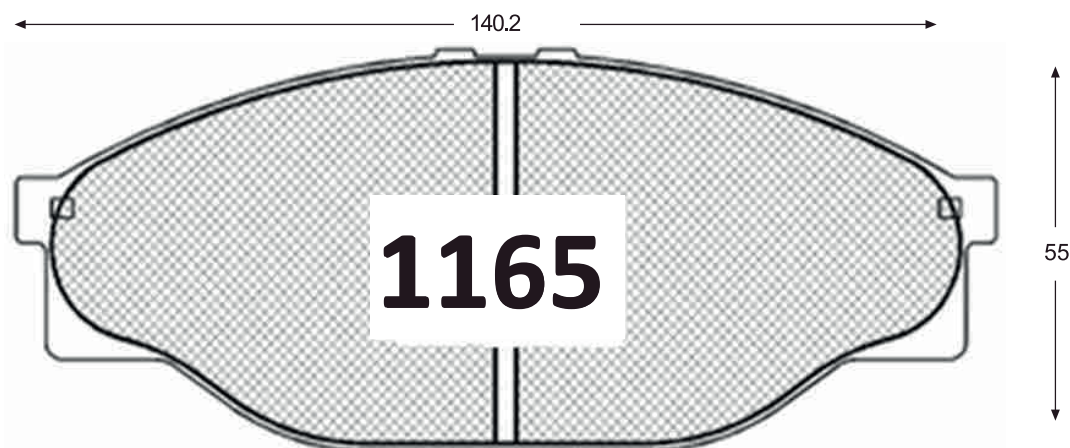

**Delanteras**

ZX ADMIRAL 4WD D/C Del. 09 →

ZX ADMIRAL 2WD	Del. 09 →
ZX GRAND TIGGER 2.2	Del. 13 →

ESPESOR: 15.5 mm

ZX LANDMARK 2.4	Del. 09 →
ZX GRAND TIGGER 2.2	Del. 09 →